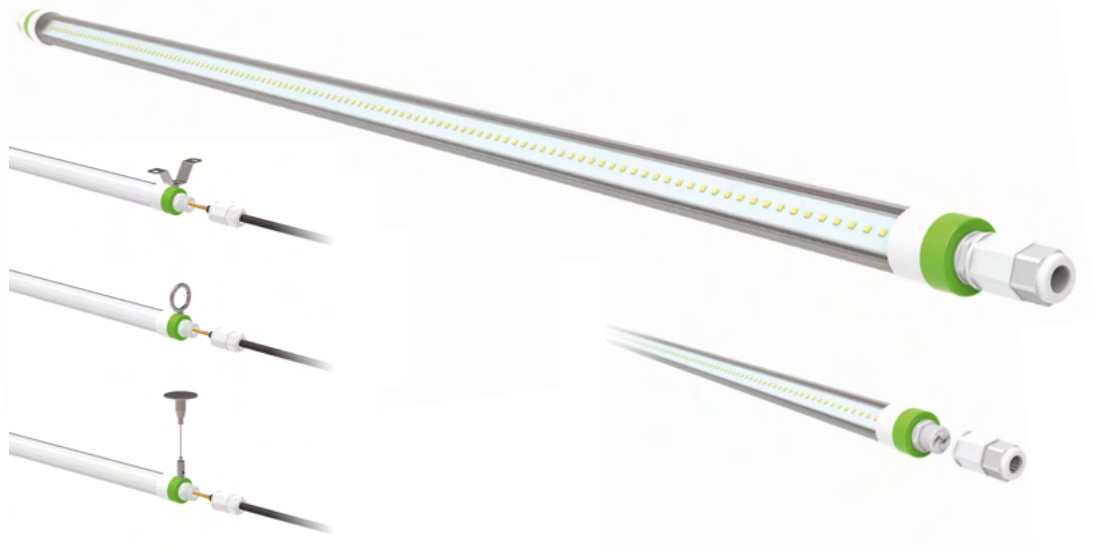

28W 1500MM BALMORAL T8 SLIMLINE FAST FIX CCT SWITCHABLE LINKABLE LED POULTRY TUBE

COLOUR
TEMPERATURE
SWITCHABLE

THE
ULTIMATE
IN BIRD
WELFARE

UP TO 90%
ENERGY SAVINGS
COMPARED TO
TRADITIONAL
LIGHTING

QUICK AND
EASY CABLE
CONNECTION
TO TUBE

FLICKER
FREE

5 YEAR
TOTAL
PRODUCT
WARRANTY

FEATURES AND BENEFITS

- Colour temperature switchable - 5000K/Blue to calm birds; 2700K/Red to aid sexual development and egg production
- Flicker free reduces stress and pecking and improves resistance to disease
- Increases growth development and weight gain by 5% (5000K)
- Encourages sexual development (2700K)
- Controls onset and optimises egg production (2700kK)
- Improves the persistence of lay (2700K)
- IP67 waterproof, dustproof, ammonia resistant and IK10 impact resistant
- Rotatable ends give precise light direction

PRODUCT INFORMATION

Input: 180-240VAC 50/60Hz
Output Current: 520mA
Product Size (mm): 1500L x 28D
Luminous Flux: 3500 lm
Lumen Per Watt: 125 lm

Inrush Current: 9A
Flicker Free: (Hz): 0
Dimmable: 0.2-100%
Surge Protection Voltage: 2000V
Cable (mm): 2 X 1.00²

PRODUCT VARIATIONS

GL7294 28W 1500mm Balmoral T8 Fast Fix Slimline Linkable Poultry Tube with Rotatable Caps Double Ended 5000K/Blue Switchable (Diffused)

GL7295 28W 1500mm Balmoral T8 Fast Fix Slimline Linkable Poultry Tube with Rotatable Caps Double Ended 2700K/Red Switchable (Diffused)