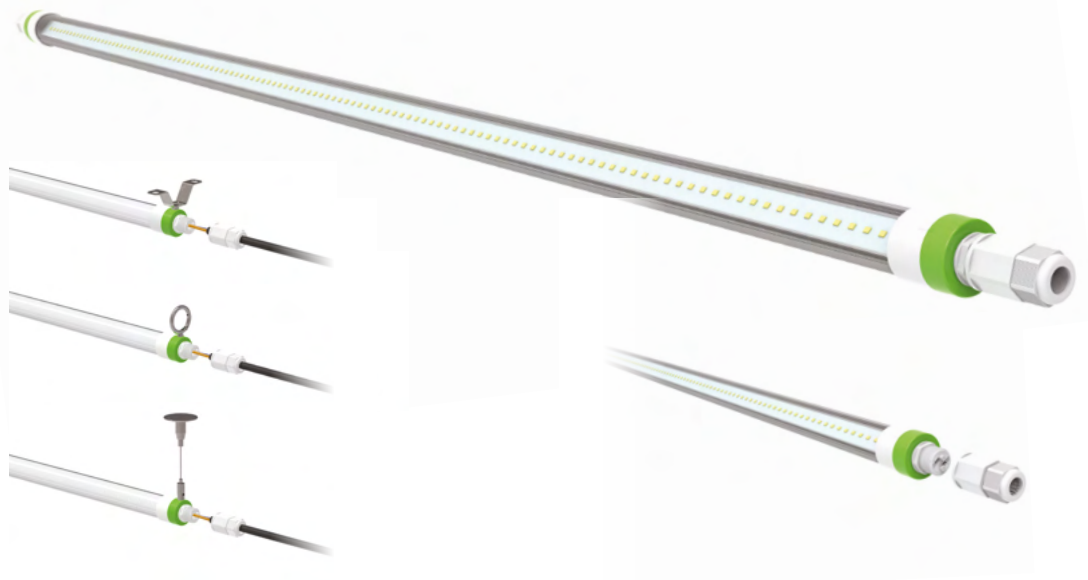

28W 1500MM BAMBURGH T8 CCT SWITCHABLE SLIMLINE FAST FIX LINKABLE LED POULTRY TUBE WITH UVA

3% UVA CHIPS PROMOTE NATURAL BEHAVIOUR

COLOUR TEMPERATURE SWITCHABLE

UP TO 90% ENERGY SAVINGS COMPARED TO TRADITIONAL LIGHTING

QUICK AND EASY CABLE CONNECTION TO TUBE

FLICKER FREE

5 YEAR TOTAL PRODUCT WARRANTY

FEATURES AND BENEFITS

- Unlike humans, birds can see the UV spectrum
- This helps them identify each other via UV reflectors in their plumage
- Promotes natural behaviour
- Reduces stress and undesirable behaviour like pecking
- For full product specification see datasheet for GL7013 - GL7016

PRODUCT INFORMATION

Input: 180-240VAC 50/60Hz
Output Current: 520mA
Product Size (mm): 1500L x 28D
Luminous Flux: 3500 lm
Lumen Per Watt: 125 lm

Inrush Current: 9A
Flicker Free: (Hz): 0
Dimmable: 0.2-100%
Surge Protection Voltage: 2000V
Cable (mm): 2 X 1.00²

PRODUCT VARIATIONS

GL7313 28W 1500mm Bamburgh T8 Fast Fix Slimline Linkable Poultry Tube with Rotatable Caps Double Ended 5000K/Blue Switchable with UVA chips (Diffused)

GL7314 28W 1500mm Bamburgh T8 Fast Fix Slimline Linkable Poultry Tube with Rotatable Caps Double Ended 2700K/Red Switchable with UVA chips (Diffused)